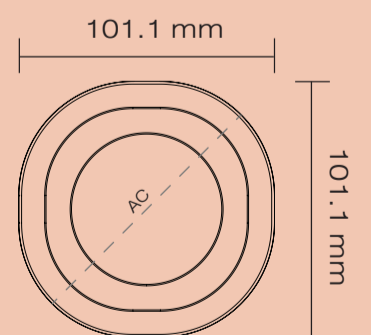

TIME
Red Wine

9 3/4 OZ. (275 ml.)
TD/FD/MD : 66/69/68 mm.
H : 193.50 mm.
2 pieces / set

TIME
Plate 7 1/2"

D : 190 mm.
H : 21 mm.
2 pieces / set

TIME
Plate 9 1/4"

D : 235 mm.
H : 23 mm.
2 pieces / set

TIME
Bowl 5"

D : 130 mm.
H : 67 mm.
2 pieces / set

TIME
Bowl 4 1/4"

D : 110 mm.
H : 87 mm.
2 pieces / set

JUNI COLLECTION

ONE TOUCH
THAT'S ALL IT TAKES

JUNI
300ml.

JUNI
600ml.

top view
300 / 600 ml.
(AC) : 103.1 mm

Ash Grey

Silver Lake

DIMENSION >> Top : Ø 83 mm. | bottom : Ø 54 mm. | height : 98 mm.

GROOVE Double wall Personal 360 ml. NEW

>> 1 pc.

Mandarin

Cactus

Plum

DIMENSION >>

Top : Ø 75 mm.
bottom : Ø 67 mm.
height : 150 mm.

GROOVE Double wall Personal 440 ml.

>> 1 pc.

Lime

Light Cloud

Aqua

DIMENSION >>