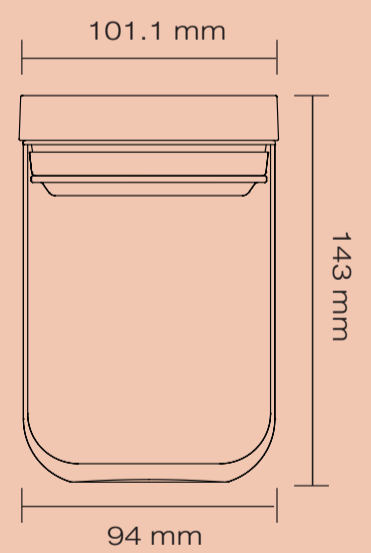

TIME
Red Wine

9 3/4 OZ. (275 ml.)
TD/FD/MD : 66/69/68 mm.
H : 193.50 mm.
2 pieces / set

TIME
Plate 7 1/2"

D : 190 mm.
H : 21 mm.
2 pieces / set

TIME
Plate 9 1/4"

D : 235 mm.
H : 23 mm.
2 pieces / set

TIME
Bowl 5"

D : 130 mm.
H : 67 mm.
2 pieces / set

TIME
Bowl 4 1/4"

D : 110 mm.
H : 87 mm.
2 pieces / set

JUNI COLLECTION

ONE TOUCH
THAT'S ALL IT TAKES

JUNI
300ml.

JUNI
600ml.

top view
300 / 600 ml.
(AC) : 103.1 mm

GROOVE Double Wall Tumbler

290 ml.
2 pcs.

395 ml.
2 pcs.

	290 ml.	395 ml.
Top :	Ø 81 mm.	Ø 86 mm.
bottom :	Ø 57 mm.	Ø 66 mm.
height :	121 mm.	151 mm.

GROOVE Double Wall Mug 360 ml.

>>1 pc.

Lucent

Maple

Ash Grey

Silver Lake

DIMENSION >> Top : Ø 83 mm. | bottom : Ø 54 mm. | height : 98 mm.

GROOVE Double wall Personal 360 ml. NEW

>> 1 pc.

Mandarin

Cactus

Plum