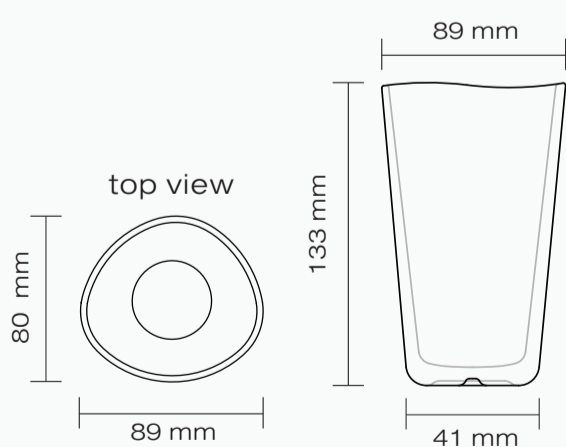

BRIO Hi Ball
13 oz (370 ml.)
2 pieces / set