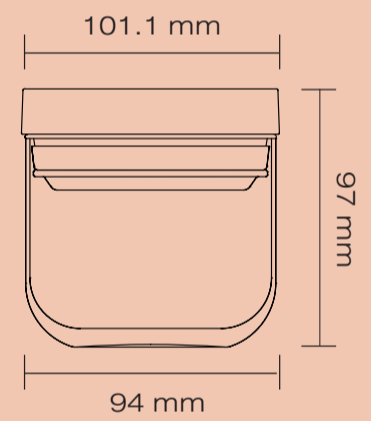

TIME
Red Wine

9 3/4 OZ. (275 ml.)
TD/FD/MD : 66/69/68 mm.
H : 193.50 mm.
2 pieces / set

TIME
Plate 7 1/2"

D : 190 mm.
H : 21 mm.
2 pieces / set

TIME
Plate 9 1/4"

D : 235 mm.
H : 23 mm.
2 pieces / set

TIME
Bowl 5"

D : 130 mm.
H : 67 mm.
2 pieces / set

TIME
Bowl 4 1/4"

D : 110 mm.
H : 87 mm.
2 pieces / set

JUNI COLLECTION

ONE TOUCH
THAT'S ALL IT TAKES

JUNI
300ml.

JUNI
600ml.

top view
300 / 600 ml.
(AC) : 103.1 mm

GROOVE Double Wall Tumbler

290 ml.
2 pcs.

395 ml.
2 pcs.

	290 ml.	395 ml.
Top :	Ø 81 mm.	Ø 86 mm.
bottom :	Ø 57 mm.	Ø 66 mm.
height :	121 mm.	151 mm.

GROOVE Double Wall Mug 360 ml.

>>1 pc.

Lucent

Maple

Ash Grey

Silver Lake

DIMENSION >> Top : Ø 83 mm. | bottom : Ø 54 mm. | height : 98 mm.

GROOVE Double wall Personal 360 ml. NEW

>> 1 pc.

Mandarin

Cactus

Plum