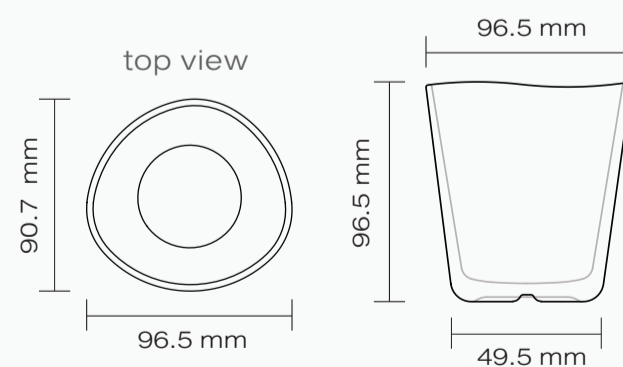

BRIO Double Rock
12 oz (345 ml.)
2 pieces / set